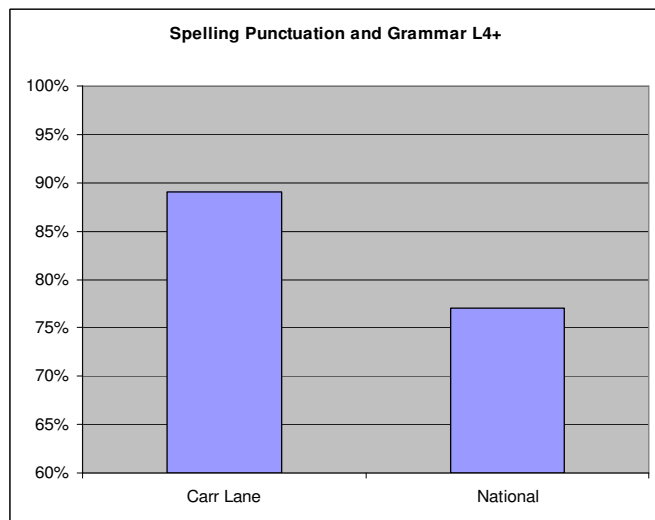

Willerby Carr Lane Primary School

Newsletter

01482 653388

@WCLPS

e-mail: admin@carrlaneprimary.net

www.willerbycarrlane.e-riding.sch.uk

11th July 2014

Dear Parents, Carers, Governors, Staff and Pupils

Fantastic SATS results Once Again – Across the Whole School

We have now received the results of our SATS and other national assessments, and I have pleasure in once again being able to report that the children **have excelled across the whole school**. The following graphs show just how far ahead of the rest of the country we are in **KS2 SATS, KS1 SATS, Year 1 Phonics as well as EYFS outcomes**. I am very proud of all the children, and their very hard working, dedicated and caring teachers. It also needs recognising that we couldn't achieve so well without great parental support and team work. **WELL DONE EVERYBODY!**

Key Stage 2: Level 4+