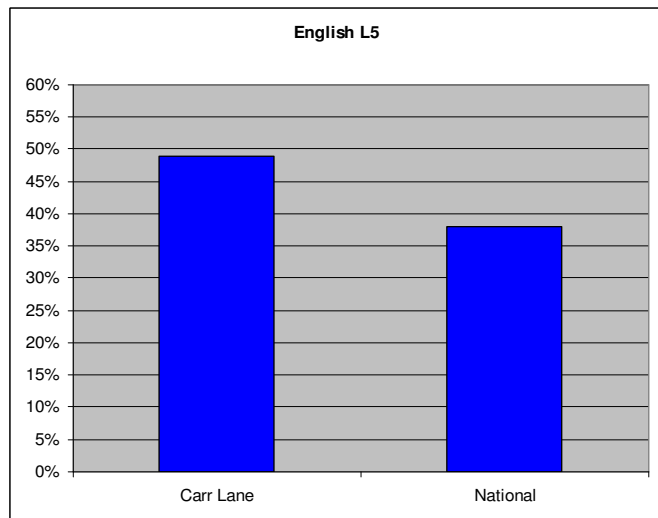

Key Stage 2: Level 5+