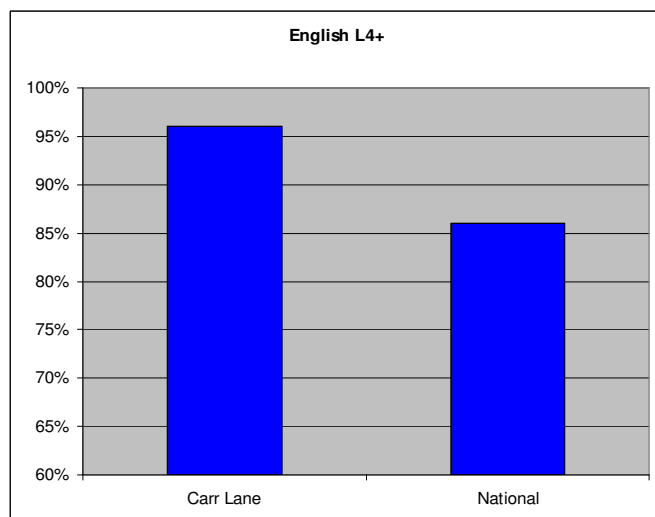

Willerby Carr Lane Primary School

Newsletter

01482 653388

@WCLPS

e-mail: admin@carrlaneprimary.net

www.willerbycarrlane.e-riding.sch.uk

11th July 2014

Dear Parents, Carers, Governors, Staff and Pupils

Fantastic SATS results Once Again – Across the Whole School

We have now received the results of our SATS and other national assessments, and I have pleasure in once again being able to report that the children **have excelled across the whole school**. The following graphs show just how far ahead of the rest of the country we are in **KS2 SATS, KS1 SATS, Year 1 Phonics as well as EYFS outcomes**. I am very proud of all the children, and their very hard working, dedicated and caring teachers. It also needs recognising that we couldn't achieve so well without great parental support and team work. **WELL DONE EVERYBODY!**

Key Stage 2: Level 4+