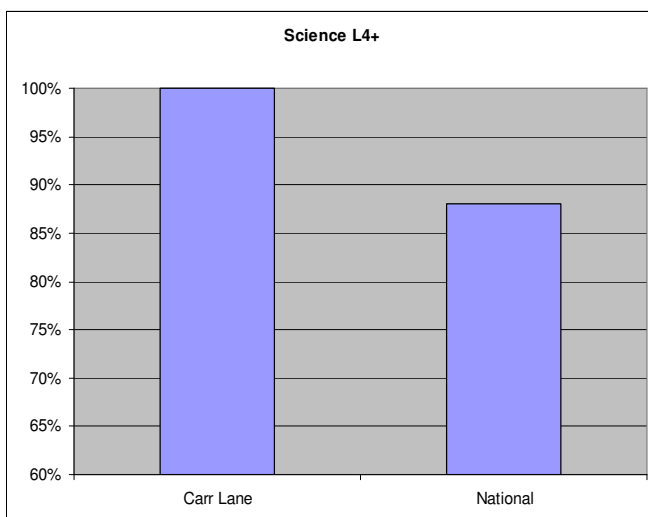

Willerby Carr Lane Primary School

Newsletter

01482 653388

@WCLPS

e-mail: admin@carrlaneprimary.net

www.willerbycarrlane.e-riding.sch.uk

11th July 2014

Dear Parents, Carers, Governors, Staff and Pupils

Fantastic SATS results Once Again – Across the Whole School

We have now received the results of our SATS and other national assessments, and I have pleasure in once again being able to report that the children **have excelled across the whole school**. The following graphs show just how far ahead of the rest of the country we are in **KS2 SATS, KS1 SATS, Year 1 Phonics as well as EYFS outcomes**. I am very proud of all the children, and their very hard working, dedicated and caring teachers. It also needs recognising that we couldn't achieve so well without great parental support and team work. **WELL DONE EVERYBODY!**

Key Stage 2: Level 4+