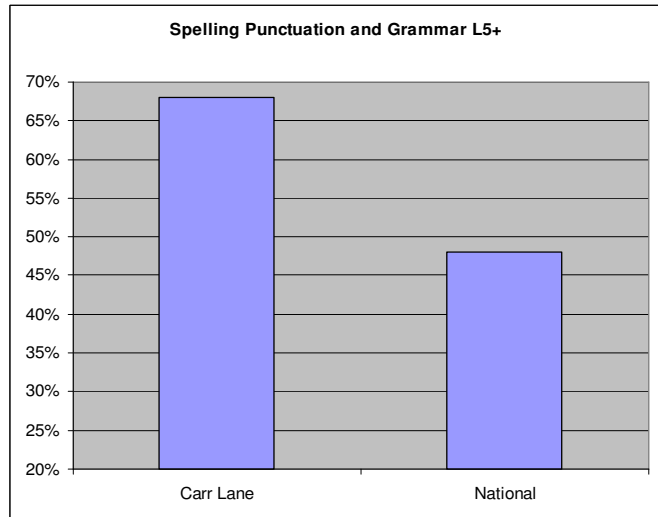

Key Stage 2: Level 5+