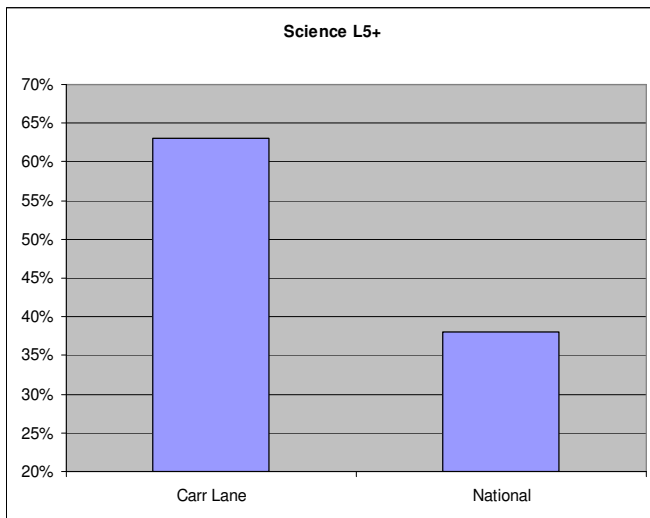

Key Stage 2: Level 5+